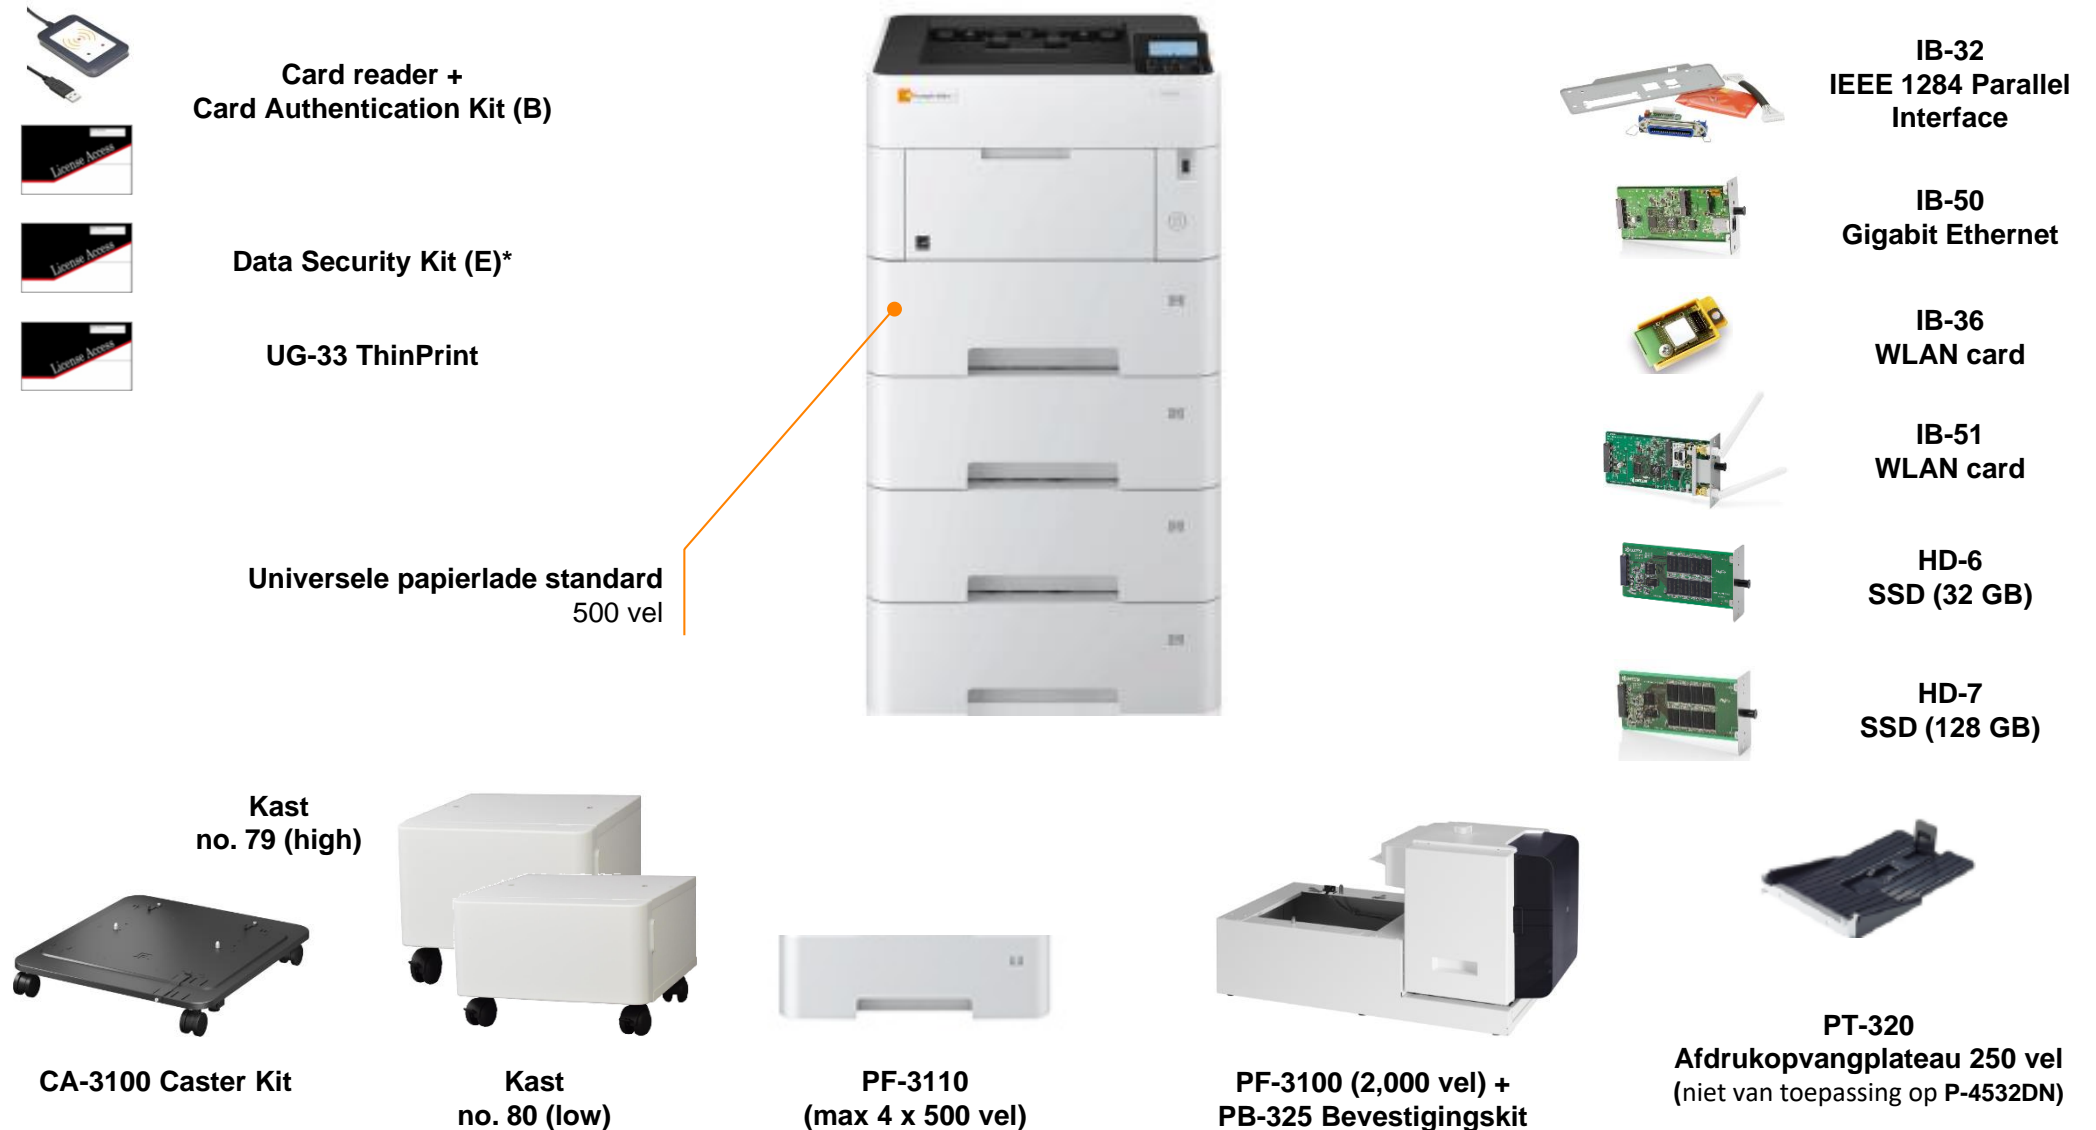

**Configuratie diagram**

\*activation FOC if HD-6 or HD-7 is installed